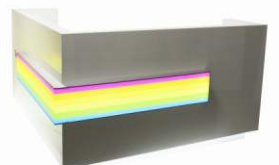

art.500
desk CURVED
L//H:100/50/110cm
backlit graphics

art.501
desk ARES
L//H:100/50/110cm
backlit graphics

art.502
desk IUNO
L//H:100/50/110cm
backlit graphics

art.503
desk ATLAS
L//H:100/50/110cm
frontlit graphics

art.504
desk ATENA
L//H:100/50/110cm
frontlit graphics

art.505
desk SAMADHI
L//H:100/50/110cm
frontlit graphics

art.506
desk APPOLO
L//H:100/50/110cm
frontlit graphics

art.507
desk URANUS
L//H:100/50/110cm
backlit graphics