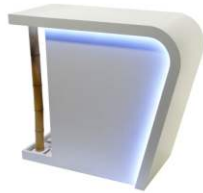

art.502
desk IUNO
L//H:100/50/110cm
backlit graphics

art.503
desk ATLAS
L//H:100/50/110cm
frontlit graphics

art.504
desk ATENA
L//H:100/50/110cm
frontlit graphics

art.505
desk SAMADHI
L//H:100/50/110cm
frontlit graphics